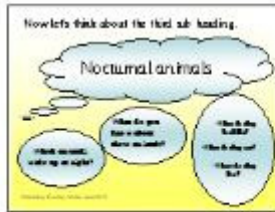

216. Night Nocturnal Animals - KS1 SATs writing PowerPoint Three by Dorothy Winter

1

2

3

4

5

6

7

8

9

10

11

12

13

14

15

low quality samples only