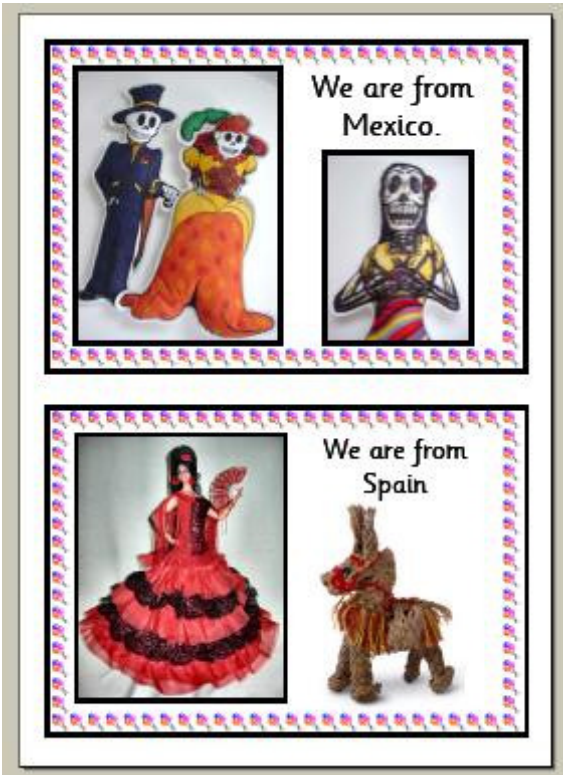

# 266. KS1 Barnaby Bear - Toys Around The World

Forty one pictures to print in two sizes - 2 to an A4 sheet and 4 to an A4 sheet - Use them to make a wall display by matching them to the countries on a world map.