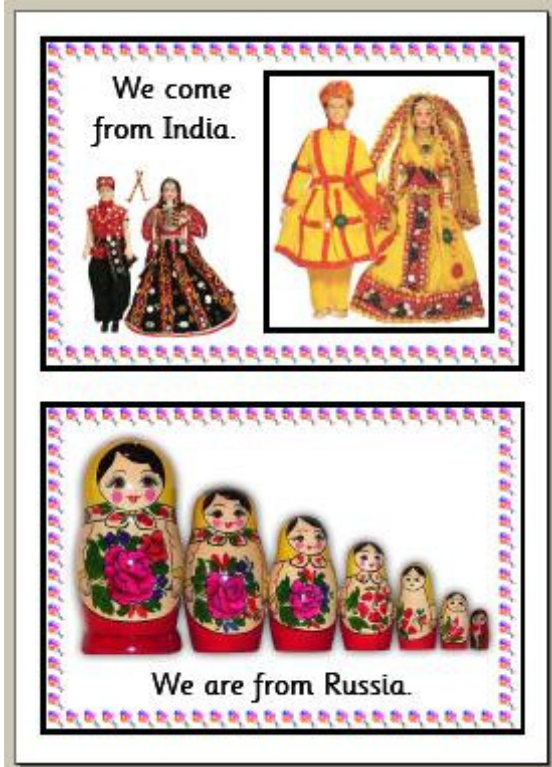

# 266. KS1 Barnaby Bear - Toys Around The World

Forty one pictures to print in two sizes - 2 to an A4 sheet and 4 to an A4 sheet - Use them to make a wall display by matching them to the countries on a world map.